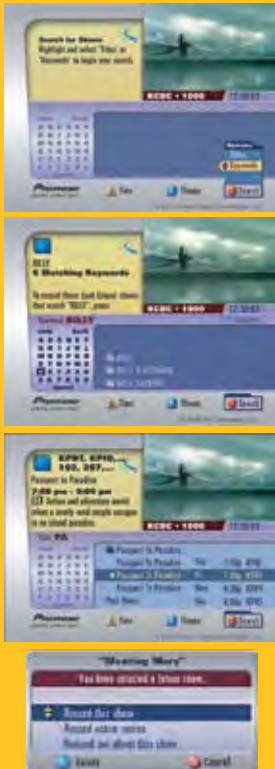

Browse for a Show

- INFO** Press twice to display QuickInfo™
- ◀▶** Browse by times (Hold to speed scroll)
- ▲▼** Browse by channels (Hold to speed scroll)

- GUIDE** Display the Guide
- ◀▶** Browse by times (Hold to speed scroll)
- ▲▼** Browse by channels
- 1 2 3** Enter a channel number
- Page** **+** **-** Scroll channels a page at a time (Hold to speed scroll)

Title Search and Record

- GUIDE** Display the Guide
- C** Display Search Options
- ▲▼** Highlight 'Titles'
- OK** Select 'Titles'
- ◀▶** Highlight a letter Continue typing until titles appear in the Title List
- OK** Select a letter
- ▶** Press until Title List is active OR
- ▶▶** Jump to the Title List (Note: Titles of Current shows are preceded by a dot)
- ▲▼** Highlight a folder
- OK** Expand a folder
- ▲▼** Highlight a title
- OK** Display Title Options
- ▲▼** Highlight an option
- OK** Select an option

Your Remote Control

Quick Tips Guide

Digital Video Recorder Software

Control Live TV or Recorded Shows

- Pause
- Play
- Press twice for Slow Motion
- Three speeds of Rewind
- Three speeds of Fast Forward
- 10 second Instant Replay
- Jump to the Live broadcast

Record Live TV

- Display Recording Options
- Highlight a Recording Option
- Start recording

Schedule a Recording

- Display the Program Guide
- Highlight a channel
- Highlight a future time
- Display Recording Options
- Highlight a Recording Option
- Schedule the recording