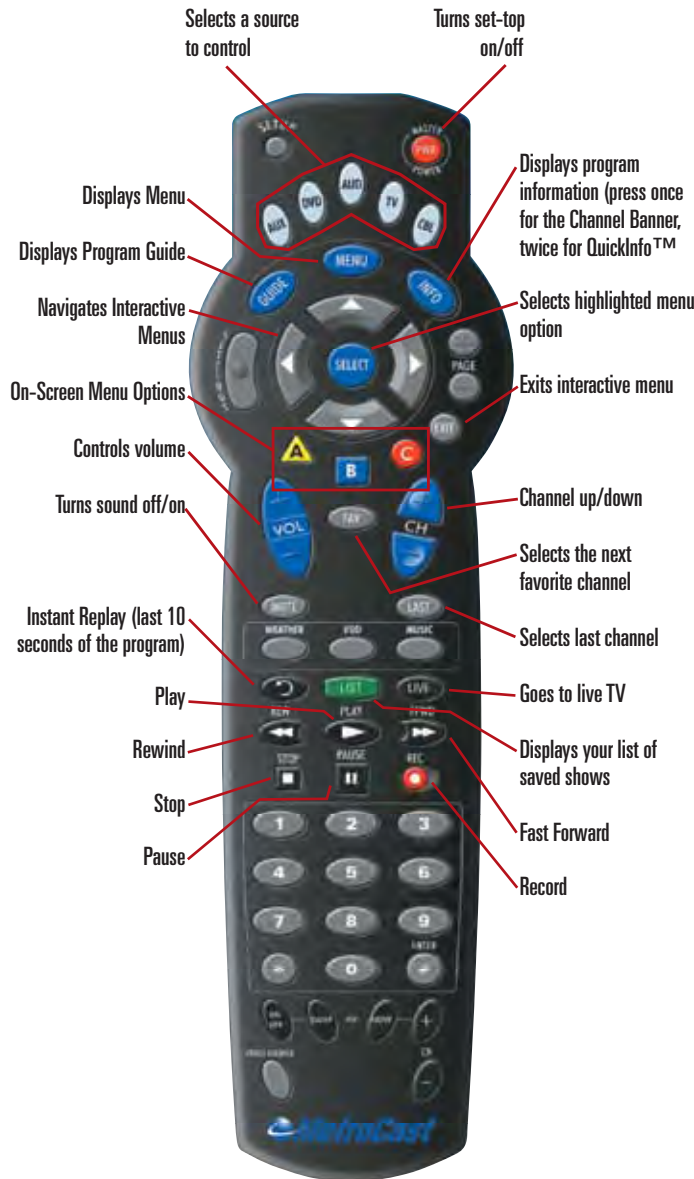

Browse for a Show

- INFO** Press twice to display QuickInfo™
- ◀▶** Browse by times (Hold to speed scroll)
- ▲▼** Browse by channels (Hold to speed scroll)

- GUIDE** Display the Guide
- ◀▶** Browse by times (Hold to speed scroll)
- ▲▼** Browse by channels
- 1 2 3** Enter a channel number
- Page** **+** **-** Scroll channels a page at a time (Hold to speed scroll)

Title Search and Record

- GUIDE** Display the Guide
- C** Display Search Options
- ▲▼** Highlight 'Titles'
- OK** Select 'Titles'
- ◀▶** Highlight a letter Continue typing until titles appear in the Title List
- OK** Select a letter
- ▶** Press until Title List is active OR
- ▶▶** Jump to the Title List (Note: Titles of Current shows are preceded by a dot)
- ▲▼** Highlight a folder
- OK** Expand a folder
- ▲▼** Highlight a title
- OK** Display Title Options
- ▲▼** Highlight an option
- OK** Select an option

Your Remote Control

Quick Tips Guide

Digital Video Recorder Software

Control Live TV or Recorded Shows

- Pause
- Play
- Press twice for Slow Motion
- Three speeds of Rewind
- Three speeds of Fast Forward
- 10 second Instant Replay
- Jump to the Live broadcast

Record Live TV

- Display Recording Options
- Highlight a Recording Option
- Start recording

Schedule a Recording

- Display the Program Guide
- Highlight a channel
- Highlight a future time
- Display Recording Options
- Highlight a Recording Option
- Schedule the recording