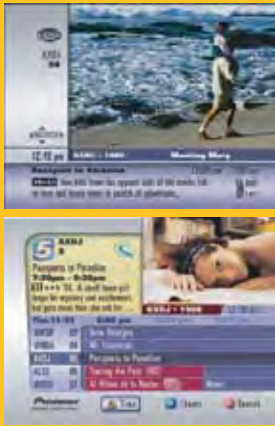

Browse for a Show

- INFO** Press twice to display QuickInfo™
- ◀▶** Browse by times (Hold to speed scroll)
- ▲▼** Browse by channels (Hold to speed scroll)

- GUIDE** Display the Guide
- ◀▶** Browse by times (Hold to speed scroll)
- ▲▼** Browse by channels
- 1 2 3** Enter a channel number
- Page** **+** **-** Scroll channels a page at a time (Hold to speed scroll)

Title Search and Record

- GUIDE** Display the Guide
- C** Display Search Options
- ▲▼** Highlight 'Titles'
- OK** Select 'Titles'
- ◀▶** Highlight a letter Continue typing until titles appear in the Title List
- OK** Select a letter
- ▶** Press until Title List is active OR
- ▶▶** Jump to the Title List (Note: Titles of Current shows are preceded by a dot)
- ▲▼** Highlight a folder
- OK** Expand a folder
- ▲▼** Highlight a title
- OK** Display Title Options
- ▲▼** Highlight an option
- OK** Select an option

Your Remote Control

Quick Tips Guide

Digital Video Recorder Software

Control Live TV or Recorded Shows

- Pause
- Play
- Press twice for Slow Motion
- Three speeds of Rewind
- Three speeds of Fast Forward
- 10 second Instant Replay
- Jump to the Live broadcast